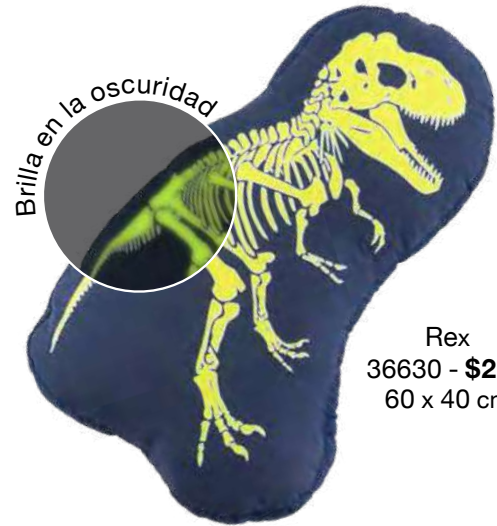

Brilla en la oscuridad

Rex
36630 - $299
60 x 40 cm